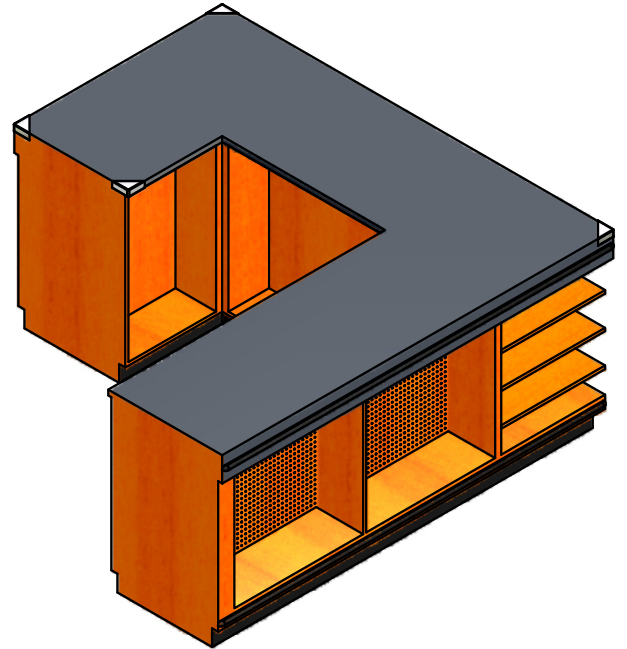

Arctica Millwork

Presentation is Everything™

COFFEE SERVICE COUNTER - Example

Item #:	_____
Project:	_____
Date:	_____

To be built to Customer Specifications.

Standard Specifications:

- ☒ Cabinet Construction - White Melamine
- ☒ Exterior - Customer Specification
- ☒ Counter Top - Plastic Laminate