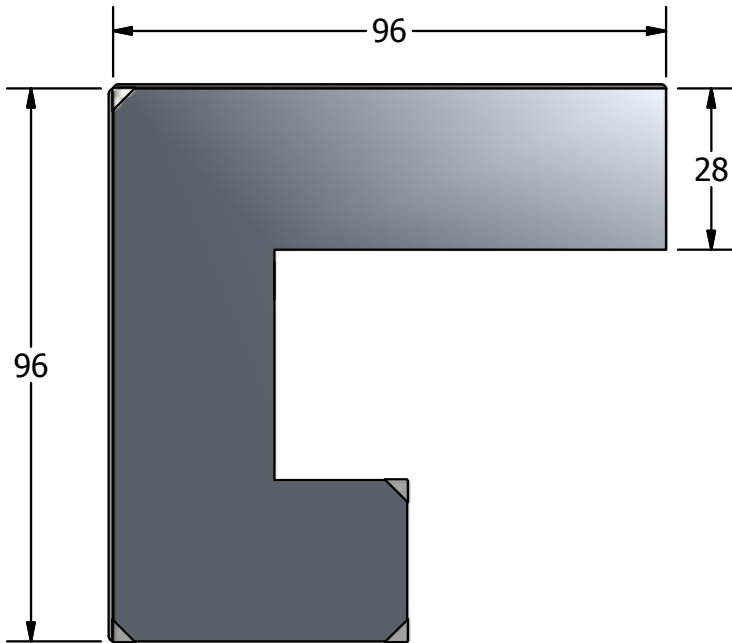

Arctica Millwork

Presentation is Everything™

COFFEE SERVICE COUNTER - Example

Item #:	_____
Project:	_____
Date:	_____

To be built to Customer Specifications.

Standard Specifications:

- ☒ Cabinet Construction - White Melamine
- ☒ Exterior - Customer Specification
- ☒ Counter Top - Plastic Laminate

Options:

- ☒ Solid Surface Counter Top

1.800.839.5536

www.arctica.ca