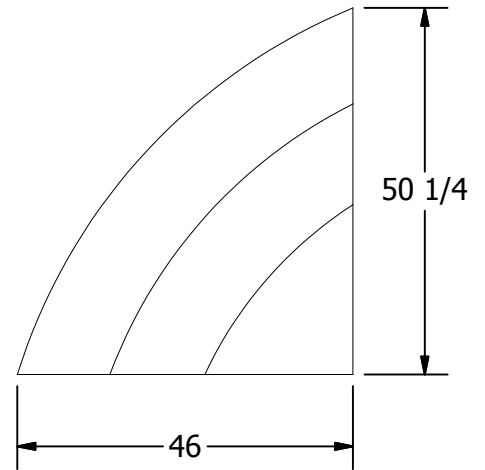

## ROUND CORNER COUNTER To Match Showcase Profiles

Item #: \_\_\_\_\_

Project: \_\_\_\_\_

Date: \_\_\_\_\_

*Arctica recommended for:  
Custom solutions for line-ups.*